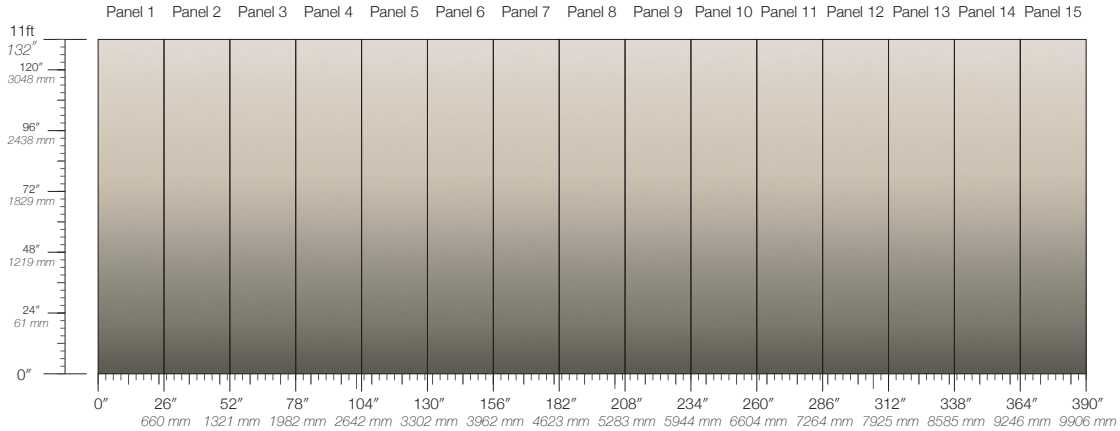

Aurora Pumice

Suitable for residential and some commercial projects

COLOR
Pumice

STOCK
Made to order

MAINTENANCE
Water-based cleanser

CONTACT
sales@calicowallpaper.com
+1 718 243 1705
57 Lispenard Street
New York, NY 10013 USA

ITEM
1187

LEAD TIME
4 weeks to print

ENVIRONMENTAL
FSC Certified Content

CONTENT
Clay-Coated Paper

MINIMUM
1 panel

SPECS
100% Cellulose face
Non-woven backing
7.1 oz per linear yard
117 g per linear meter
Smooth surface texture

DISCLAIMER
Refer to our website to see the full mural artwork. Reference the physical sample for color and texture. Panel maps represent mural artwork only.

PANEL WIDTH
26" / 661 mm trimmed

PRICE
Available upon request

PANEL HEIGHT
132" / 3353 mm standard
192" / 4877 mm extended

ORIGIN
USA

TESTING
(US) ASTM E84 Adhered Class A

REPEAT
Non-repeating

DETAILS
Custom options available